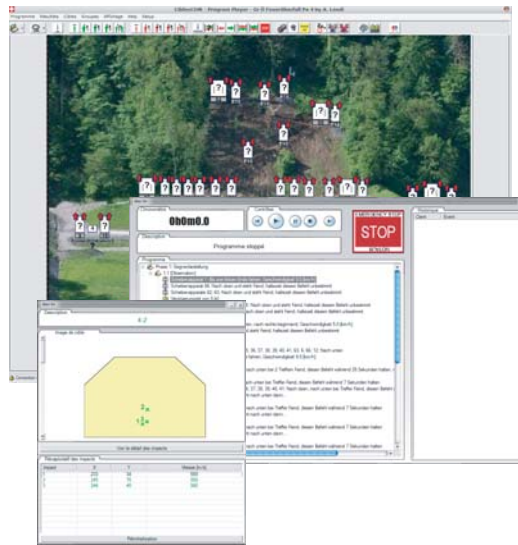

ciblesCOM software allows you to display real-time data provided by the Baur SA target systems, including those delivered by accessories such as the LOMAH (Location Of Miss And Hit).

Results:

Easy post training analysis and evaluation thanks to the information provided by the software suite.

Programming:

All programming is done by mouse click. No formal programming required.
The programs generated are easy to understand (If target X is hit then ...)

Language:

Software and online help available in English, French and German

Central Command Unit WiFi

Technical specifications:

Number of systems that can be controlled:
~500

Type of targets: Inf. target Baur SA
Tank target Baur SA
Moving target carrier
WiFi camera
Specific adaptation