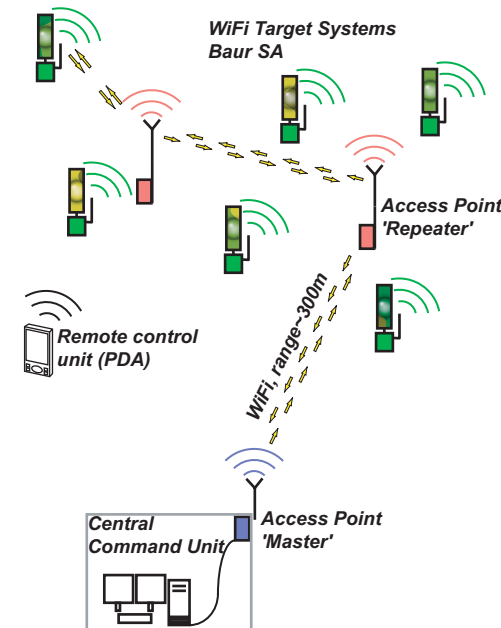

Typical use:

Law enforcement & special forces units, infantry, mechanized troops engaged in urban warfare training or outdoor environments.
Snipers (with full integration of LOMAH system).

Information exchange:

ciblesCOM software allows you to display real-time data provided by the Baur SA target systems, including those delivered by accessories such as the LOMAH (Location Of Miss And Hit).

Results:

Easy post training analysis and evaluation thanks to the information provided by the software suite.

Central Command Unit WiFi

Technical specifications:

Number of systems that can be controlled:
~500

Type of targets: Inf. target Baur SA
Tank target Baur SA
Moving target carrier
WiFi camera
Specific adaptation

LOMAH: SIUS

Available hardware platforms:

- PC
- Laptop
- Tablet PC
- Tablet PC Rugged

Key features:

Maximum flexibility to design and take advantage of a shooting range

Compatible with most WiFi devices available on the market (Access Points, Clients, etc)